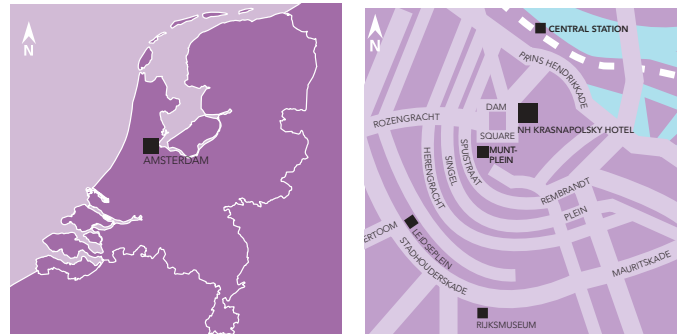

BY CAR FROM  
THE HAGUE/  
SCHIPHOL (A4)

- Follow direction A'dam Zaanstad
- Follow A10 direction RAI
- Follow A10 direction Amersfoort
- Take exit 112, at the end turn left (Centre)
- Make a quarter circle on the Prins Bernhardplein
- After 10 traffic lights turn left (Centre)
- Over the bridge turn right
- At the end of this road turn right (Rokin)
- At the Dam square turn right and drive in front of the NH Grand Hotel Krasnapolsky

FROM  
ZAA NSTAD (A8)  
EN HAARLEM

- Intersection 'Coenplein' follow direction A10 Oost
- Take exit 116 A'dam Noord/Centrum
- Through the IJtunnel straight-ahead
- Keep right on the roundabout
- Over the bridge turn right
- At the end of this road turn right (Rokin)
- At the Dam square turn right and drive in front of the NH Grand Hotel Krasnapolsky

FROM  
UTRECHT (A2)

- From the A2, follow direction Centrum
- Over the bridge, turn right to the Amsteldijk
- At the end of this road turn left (Stadhouderskade)
- 2nd road turn right (Vijzelgracht)
- At the roundabout straight ahead until Munt-square
- Follow road to the left (Rokin)
- At the Dam square turn right and drive in front of the NH Grand Hotel Krasnapolsky

FROM  
AMERSFOORT/  
ALMERE (A1)

- At the 'Watergraafsmeer' follow direction A10 Noord/ Zaanstad/ Purmerend
- Through the Zeeburgertunnel, take exit 116 A'dam Noord/ Centrum

- Through the IJtunnel straight-ahead
- Keep right on the roundabout
- Over the bridge turn right
- At the end of this road turn right (Rokin)
- At the Dam square turn right and drive in front of the NH Grand Hotel Krasnapolsky